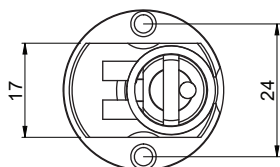

ABLOY® CY209 Round cylinder

Technical data

Available key systems	ABLOY PROTEC ²
Available plating options	Satin chrome (HCr)
Cylinder length	30,5 mm
Weight	0,25 kg

This content is protected by Intellectual Property Rights Laws. The title to the content shall not pass to you, and instead shall remain with Abloy Oy or a third party holding the title. Abloy develops continuously the products and solutions offered. Therefore, the information contained in the document is subject to change without notice. ABLOY PROVIDES THIS CONTENT ON AN "AS IS" BASIS WITHOUT ANY WARRANTIES OF ANY KIND, EXPRESS, IMPLIED, OR STATUTORY."