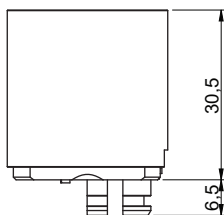

ABLOY® CY209 Round cylinder

Technical data

Available key systems	ABLOY PROTEC ²
Available plating options	Satin chrome (HCr)
Cylinder length	30,5 mm
Weight	0,25 kg

This content is protected by Intellectual Property Rights Laws. The title to the content shall not pass to you, and instead shall remain with Abloy Oy or a third party holding the title. Abloy develops continuously the products and solutions offered. Therefore, the information contained in the document is subject to change without notice. ABLOY PROVIDES THIS CONTENT ON AN "AS IS" BASIS WITHOUT ANY WARRANTIES OF ANY KIND, EXPRESS, IMPLIED, OR STATUTORY."