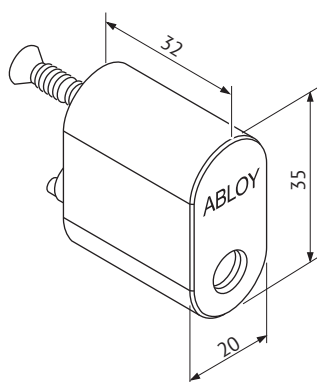

### Cylinder for lockable balcony handle

#### Product description

Cylinder to be used with balcony handle.  
The handle can be released and locked only with the key.

#### Technical data

Available key systems	ABLOY PROTEC, ABLOY PROTEC <sup>2</sup> , ABLOY SENTO, ABLOY EASY, ABLOY CLASSIC
Available plating options	Bright chrome (Cr), Satin chrome (HCr)
Cylinder dimensions	35 x 20 mm x 22 mm
Weight	0,2 kg