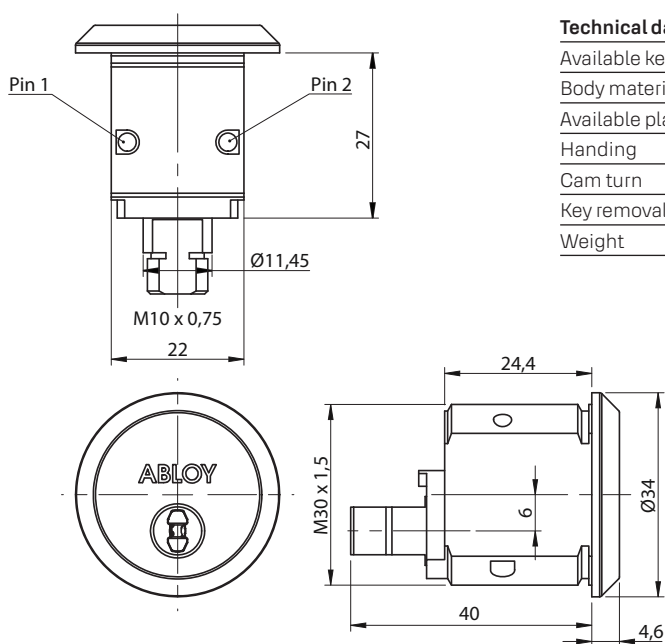

## ABLOY® CL708 Cam lock

### Technical data

Available key systems	ABLOY PROTEC, ABLOY PROTEC <sup>2</sup>
Body material	Brass
Available plating options	Bright chrome (Cr)
Handing	Right / Left
Cam turn	90°
Key removal	Open or locked position
Weight	0,15 kg