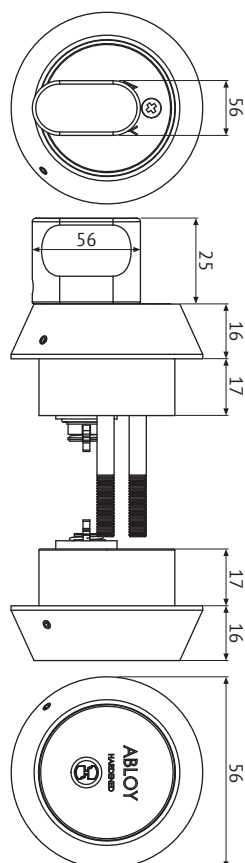

ABLOY® CY204

Scandinavian round cylinder with thumbturn

Product description

High durability cylinder rings against pulling, twisting and sawing.

Lock is operated by key from outside and by thumbturn inside the door.

Overview of Advantages

- Can be use with wide range of scandinavian type mortice lock cases for standard doors
- Suitable for both outer and inner door use
- Several plating options

Technical data

Available key systems	ABLOY PROTEC ² , ABLOY NOVEL
Available plating options	Bright chrome (Cr), Satin chrome (HCr), Brushed nickel (NiHa)
Cylinder ring diameter	56mm
Cylinder ring height	16mm
Thumbturn plate diameter	56mm
Thumbturn height	41mm
Weight	1,0kg