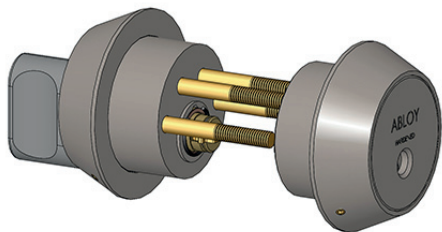

ABLOY® CY204

Scandinavian round cylinder with thumbturn

Product description

High durability cylinder rings against pulling, twisting and sawing.

Lock is operated by key from outside and by thumbturn inside the door.

Overview of Advantages

- Can be use with wide range of scandinavian type mortice lock cases for standard doors
- Suitable for both outer and inner door use
- Several plating options

Technical data

Available key systems	ABLOY PROTEC ² , ABLOY NOVEL
Available plating options	Bright chrome (Cr), Satin chrome (HCr), Brushed nickel (NiHa)
Cylinder ring diameter	56mm
Cylinder ring height	16mm
Thumbturn plate diameter	56mm
Thumbturn height	41mm
Weight	1,0kg