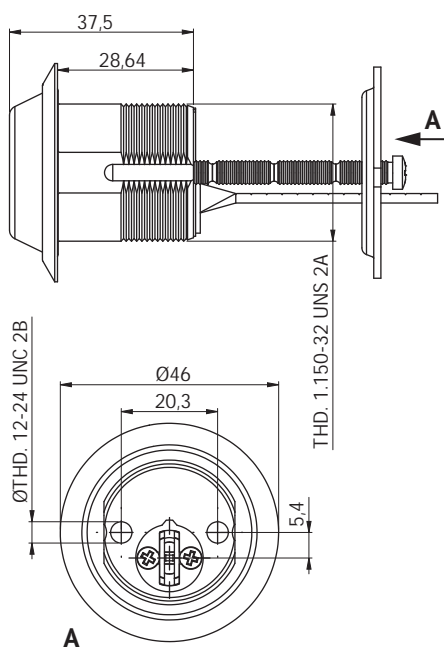

ABLOY® CY405 Round ANSI cylinder

Product description

Used with rim and mortise lock cases. Length: 1 inch.

Overview of Advantages

- Suitable for both outer and inner door use
- Adjustable during installation to match different door thicknesses
- Several plating options

Technical data

Available key systems	ABLOY PROTEC, ABLOY PROTEC ² , ABLOY NOVEL
Material	Brass
Available plating options	Bright chrome (Cr), Brushed nickel (NiHa)
Cylinder ring diameter	46 mm
Cylinder ring height	37,5 mm
Suitable for fire doors	Yes
Weight	0,25 kg