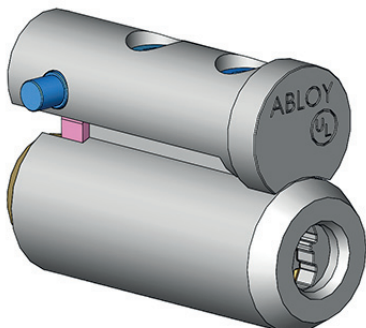

### Schlage large format dimensions

#### Technical data

Available key systems	ABLOY PROTEC, ABLOY PROTEC <sup>2</sup>
Available plating options	Bright chrome (Cr), Satin chrome (HCr)
Cylinder length	39,15mm
Suitable for fire doors	Yes
UL listed product	Yes
Weight	0,09kg