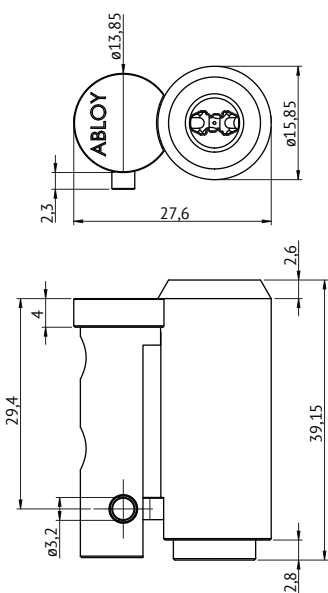

### Schlage large format dimensions

#### Technical data

Available key systems	ABLOY PROTEC, ABLOY PROTEC <sup>2</sup>
Available plating options	Bright chrome (Cr), Satin chrome (HCr)
Cylinder length	39,15mm
Suitable for fire doors	Yes
UL listed product	Yes
Weight	0,09kg