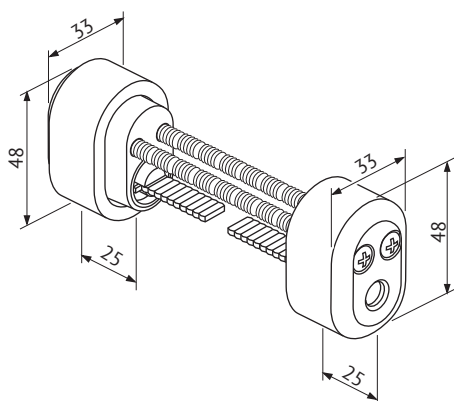

### Double cylinder for a balcony latch

#### Product description

Double cylinder to be used with a balcony latch.

Operated from both side the door by a key.

#### Technical data

Available key systems	ABLOY PROTEC, ABLOY PROTEC <sup>2</sup> , ABLOY SENTO, ABLOY CLASSIC
Available plating options	Chrome (Cr), Satin chrome (HCr)
Cylinder ring dimensions	48mm x 33mm x 25mm
Weight	0.82kg