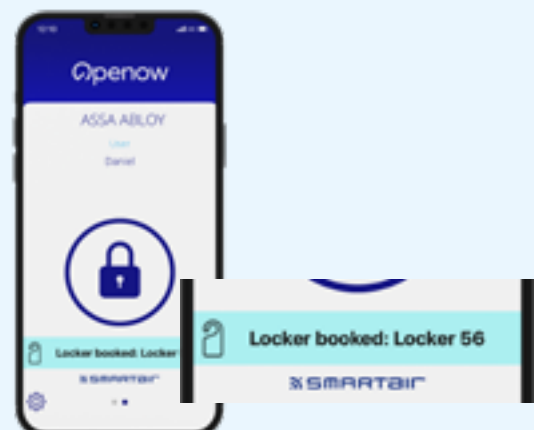

Unlock convenience: Free mode via card or smartphone

In Free mode, users can claim any available locker with a card or phone. The Openow app shows the locker number instantly, while reserved lockers display a red LED for easy identification. Perfect for hot-desking, co-working spaces, gyms, libraries, and transport hubs.