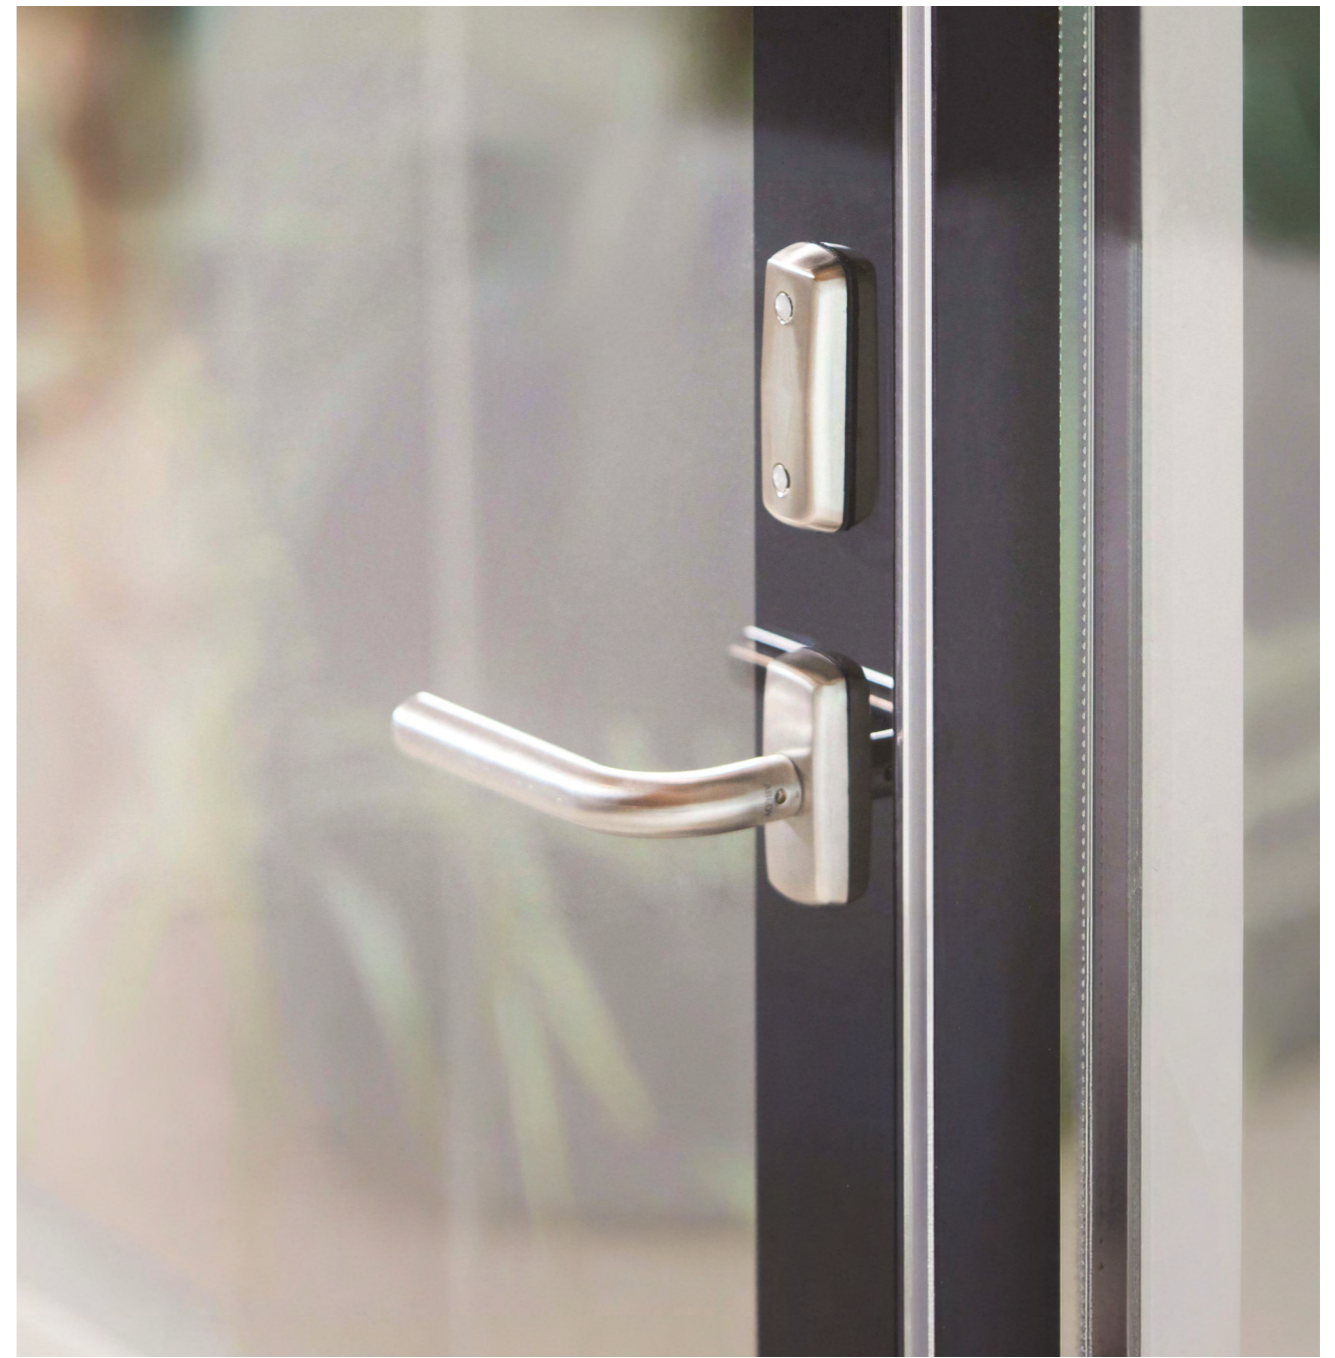

3192750/115