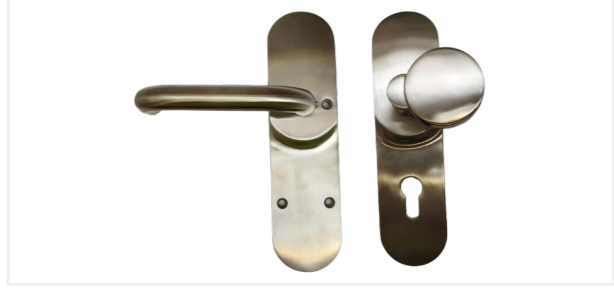

319242/115PZ+BL