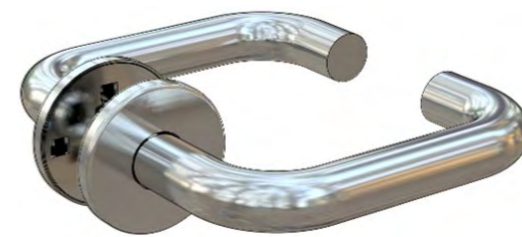

ABLOY® ELECTRIC LOCKS

HANDLES & ESCUTCHEONS

Trusted for a Reason

Specifying the right handle is half the lock.

Abloy® electric locks are engineered to be paired with specific handle and escutcheon furniture. The combinations on the following pages are tested, approved and supported by Abloy UK.

CH101 and CH102 escutcheons are only available in PZ+PZ version and so all locks will require a double Euro cylinder.

FUTURA Handles

60-0219

60-0619

60-0419

60-0119

60-0719

60-0819