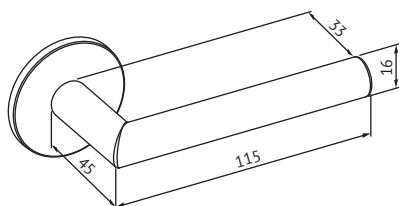

ABLOY® PRESTO 3-16SS

Product description

Handle for solid and profile narrow stile doors. Several versions for solid and profile doors, as a handle pair, inside handle and outside handle with PBEO01 Panic bar.

Overview of Advantages

- Brass based, durability handle for use in high traffic exterior and interior doors.
- Handle is equipped with return spring.

Technical data

Material	Brass
Surfaces	Chrome (Cr), Satin chrome (HCr), Polished brass (KILa), Antimicrobial-coating ACTIVE Val/Mus/Har/Gra
Standards	EN 1906/3
Door thicknesses	40–60mm, 60–80mm, 80–100mm
Suitable for fire doors	Yes
Delivery batch	1 pair
Product code	DH052