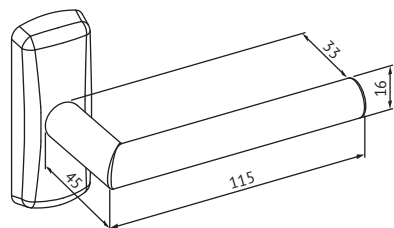

ABLOY® PRESTO 3-16SS

Product description

Handle for solid and profile narrow stile doors. Several versions for solid and profile doors, as a handle pair, inside handle and outside handle with PBEO01 Panic bar.

Overview of Advantages

- Brass based, durability handle for use in high traffic exterior and interior doors.
- Handle is equipped with return spring.

Technical data

Material	Brass
Surfaces	Chrome (Cr), Satin chrome (HCr), Polished brass (KILa), Antimicrobial-coating ACTIVE Val/Mus/Har/Gra
Standards	EN 1906/3
Door thicknesses	40–60mm, 60–80mm, 80–100mm
Suitable for fire doors	Yes
Delivery batch	1 pair
Product code	DH052