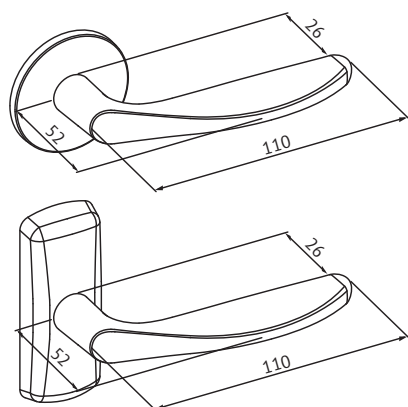

ABLOY® JOUSI 25

Product description

Handle for solid and profile narrow stile doors. Several versions for solid and profile doors, as a handle pair, inside handle and outside handle with PBEO01 Panic bar.

Overview of Advantages

- Brass based, durability handle for use in high traffic exterior and interior doors.
- Handle is equipped with return spring.

Technical data

Material	Brass
Surfaces	Chrome (Cr), Satin chrome (HCr), Polished brass (KiLa), Brushed brass (HaLa) Antimicrobial-coating ACTIVE Val/Mus/Har/Gra
Standards	EN 1906/3
Door thicknesses	40–60mm, 60–80mm, 80–100mm
Suitable for fire doors	Yes
Delivery batch	1 pair
Product code	DH025