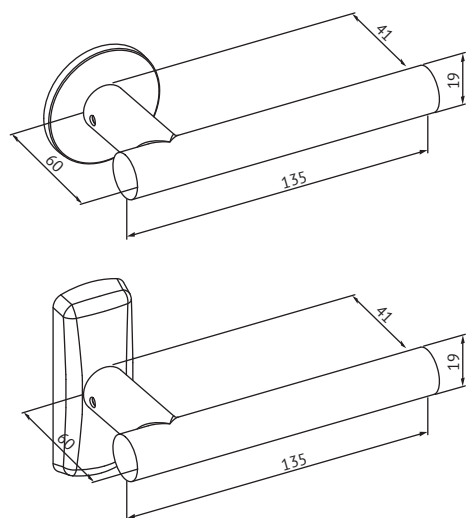

### Product description

Handle for solid and profile narrow stile doors. Several versions for solid and profile doors, as a handle pair, inside handle and outside handle with PBEO01 Panic bar.

### Technical data

Material	Stainless steel
Surfaces	Stainless steel (Rst)
Standards	EN 1906/3
Door thicknesses	40–60mm, 60–80mm, 80–100mm
Suitable for fire doors	Yes
Delivery batch	1 pair
Product code	DH074