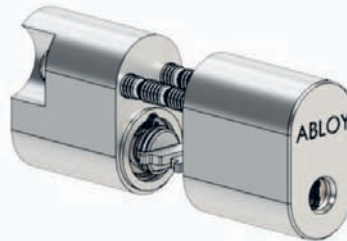

ABLOY[®] PROTEC²

SCANDINAVIAN DOOR CYLINDERS

ABLOY® PROTEC² SCANDINAVIAN DOOR CYLINDERS CAN BE USED WITH MOST ABLOY®, ASSA/ RUKO AND TRIOVING LOCK CASES.

SCANDINAVIAN OVAL CYLINDERS WITH ADJUSTABLE TAILPIECE

CY201T BRASS CYLINDER
CY200T STEEL CYLINDER

CY202T DOUBLE CYLINDER

CY207T INTERIOR CYLINDER

CONSTRUCTION

Cylinder housing	Brass Hardened steel (CY200T)
Cylinder plug	Brass
Discs and washers	Tin bronze
Number of discs	11

FINISHES AVAILABLE

Bright Chrome

Satin Chrome

Bright Brass

SCANDINAVIAN HIGH SECURITY ROUND CYLINDERS.

Super solid hardened cylinder housing. Used mainly as double cylinder in applications where extra high security is required in wooden doors.

CY205T DOUBLE CYLINDER

CY204T CYLINDER WITH THUMBTURN

CONSTRUCTION

Cylinder housing	Hardened steel Steel (CY208T)
Cylinder plug	Brass
Discs and washers	Tin bronze
Number of discs	11

CY203T SINGLE EXTERIOR CYLINDER
CY208T SINGLE INTERIOR CYLINDER