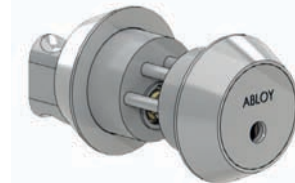

ABLOY[®] PROTEC²

SCANDINAVIAN DOOR CYLINDERS

ABLOY® PROTEC² SCANDINAVIAN DOOR CYLINDERS CAN BE USED WITH MOST ABLOY®, ASSA/ RUKO AND TRIOVING LOCK CASES.

SCANDINAVIAN OVAL CYLINDERS WITH ADJUSTABLE TAILPIECE

CY201T BRASS CYLINDER
CY200T STEEL CYLINDER

CY202T DOUBLE CYLINDER

CY207T INTERIOR CYLINDER

CONSTRUCTION

Cylinder housing	Brass Hardened steel (CY200T)
Cylinder plug	Brass
Discs and washers	Tin bronze
Number of discs	11

FINISHES AVAILABLE

Bright Chrome

Satin Chrome

Bright Brass

SCANDINAVIAN HIGH SECURITY ROUND CYLINDERS.

Super solid hardened cylinder housing. Used mainly as double cylinder in applications where extra high security is required in wooden doors.

CY205T DOUBLE CYLINDER

CY204T CYLINDER WITH THUMBTURN

CONSTRUCTION

Cylinder housing	Hardened steel Steel (CY208T)
Cylinder plug	Brass
Discs and washers	Tin bronze
Number of discs	11

CY203T SINGLE EXTERIOR CYLINDER
CY208T SINGLE INTERIOR CYLINDER