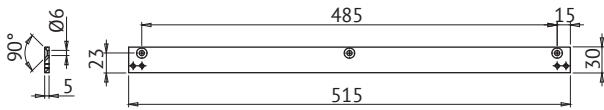

ABLOY® FD440

Free-Swing Rack&Pinion door closer

Accessories

Mounting plate DC115