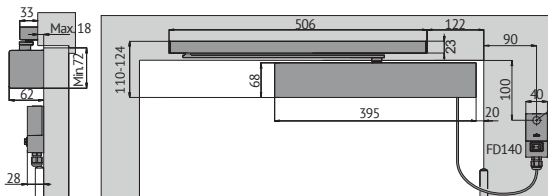

Installation

HINGE SIDE

FD440 + FD494 / DC194 + FD140