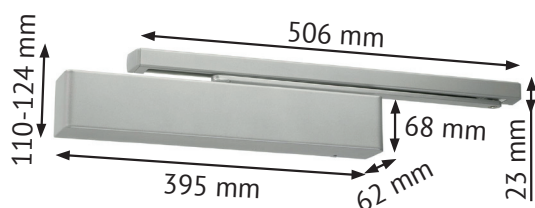

#### Overview of Advantages

- CE certified according to EN1154 and EN1155
- Maximum door weight 120 kg and door width 1400 mm
- Adjustable closing force size EN 3-6
- Free-swing function starting from a door opening angle  $\geq 0^\circ$
- Operating temperature range  $-15^\circ \dots +45^\circ$

#### Technical data

Variable adjustable closing force	EN 3-6
Door width up to	1400 mm
Door weight up to	120 kg
Fire and smoke protection	Yes
Door swing directions	Left/right handed
Mounting methods, hinge side	Standard and frame installation
Mounting methods, non-hinge side	Frame installation
Closing speed	Variable between $160^\circ-10^\circ$
Latching speed	Variable between $10^\circ-0^\circ$
Opening angle, hinge side	
Standard installation	ca. $160^\circ$
Frame installation	ca. $150^\circ$
Opening angle, non-hinge side	
Frame installation	ca. $120^\circ$
Weight	3,6 kg
Power consumption	90mA, 24VDC
Certified in compliance with	EC-Certificate of conformity 0432-CPR-00008-05
CE marking for building products	Yes
Basic colours	White (RAL 9016), Silver (EV1), Painted brass, Brown (RAL 8014), Black (RAL 9005), Customised finish