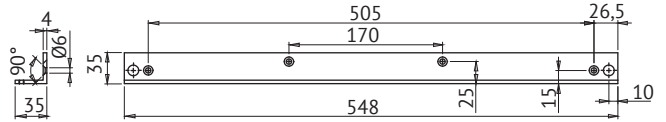

Angle mounting plate DC104

Control unit 7400