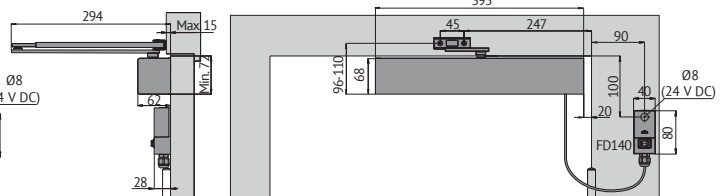

FD440 + FD499 / DC199 + FD140