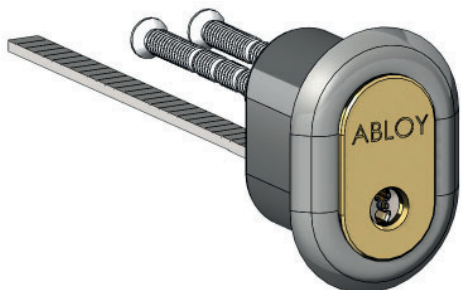

ABLOY® FIN209 Oval cylinder

Technical data

Available key systems	ABLOY PROTEC, ABLOY SENTO, ABLOY CLASSIC
Body material	Brass and steel
Available plating options	Bright chrome (Cr)
Cam turn	180°
Key removal	Locked and unlocked position
Weight	0,25kg