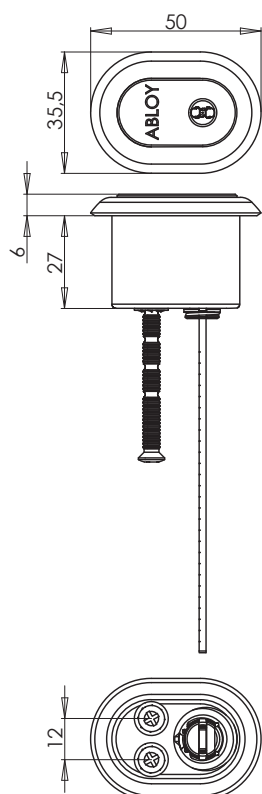

ABLOY® FIN209 Oval cylinder

Technical data

Available key systems	ABLOY PROTEC, ABLOY SENTO, ABLOY CLASSIC
Body material	Brass and steel
Available plating options	Bright chrome (Cr)
Cam turn	180°
Key removal	Locked and unlocked position
Weight	0,25kg