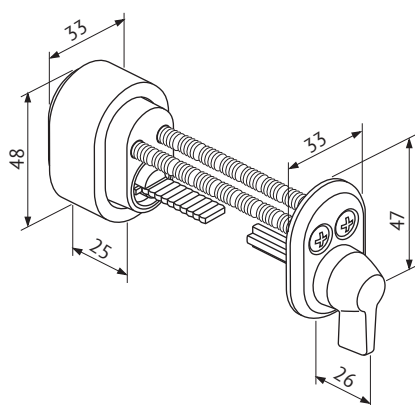

ABLOY® CY803 Cylinder with thumbturn for a balcony latch

Product description

Cylinder with thumbturn to be used with a balcony latch.

Lock is operated by key from outside and by thumbturn inside the door.

Technical data

Available key systems	ABLOY PROTEC, ABLOY PROTEC ² , ABLOY SENTO, ABLOY CLASSIC
Available plating options	Chrome (Cr), Satin chrome (HCr)
Cylinder ring dimensions	48mm x 33mm x 25mm
Thumbturn dimensions	47mm x 33mm x 26mm
Weight	0.4kg