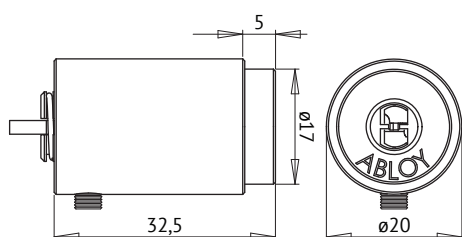

ABLOY® CY512 Japanese type cylinder

Product description

Single cylinder. Used with Japanese type PMK+RA locks.

The cylinder can be opened and locked only by a key.

Technical data

Available key systems	ABLOY PROTEC
Available plating options	CrHa
Cylinder dimensions	20mm x 32.5mm
Weight	0.11kg