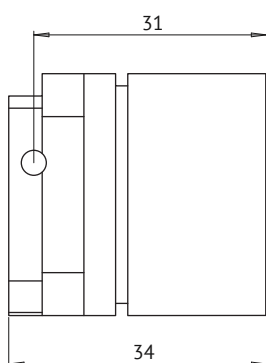

### Product description

For the outside of the Lockwood 007.

### Technical data

Available key systems	ABLOY PROTEC, ABLOY PROTEC <sup>2</sup> , ABLOY NOVEL
Available plating options	Satin chrome (HCr)
Cylinder length	34mm
Suitable for fire doors	Yes
Weight	0,20kg