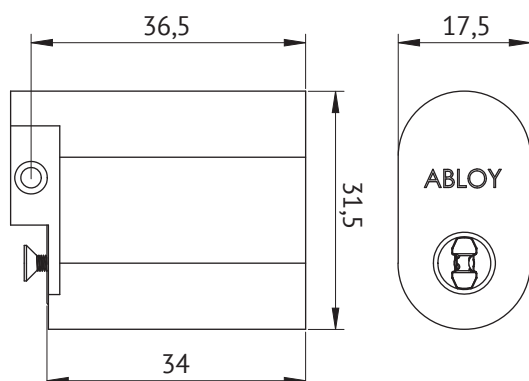

Technical data

Available key systems	ABLOY PROTEC, ABLOY PROTEC ² , ABLOY NOVEL
Available plating options	Bright chrome (Cr), Satin chrome (HCr), Bright brass (MSKiLa), Satin brass (MSHaLa)
Cylinder length	34mm
Suitable for fire doors	Yes
Weight	0,15kg