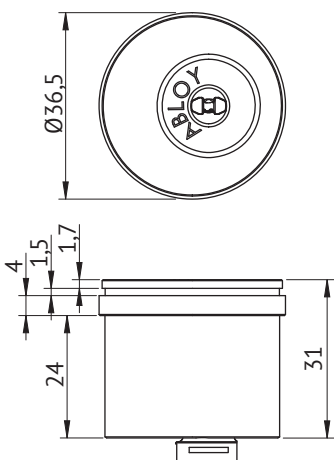

ABLOY® CY423

Cylinder for Weiser/Kwikset tubular deadbolt locks

Overview of Advantages

- Suitable for both outer and inner door use

Technical data

Available key systems	ABLOY PROTEC ²
Available plating options	Brushed chrome (CrHa)
Cylinder length	31mm
Suitable for fire doors	Yes
Weight	0,43kg