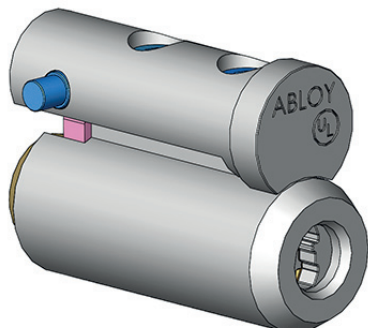

ABLOY® CY419

Schlage large format dimensions

Overview of Advantages

- Suitable for both outer and inner door use
- Several plating options

Technical data

Available key systems	ABLOY PROTEC, ABLOY PROTEC ²
Available plating options	Bright chrome (Cr), Satin chrome (HCr), Bright brass (MSKiLa), Satin brass (MSHaLa)
Cylinder length	39,15mm
Suitable for fire doors	Yes
UL listed product	Yes
Weight	0,09kg