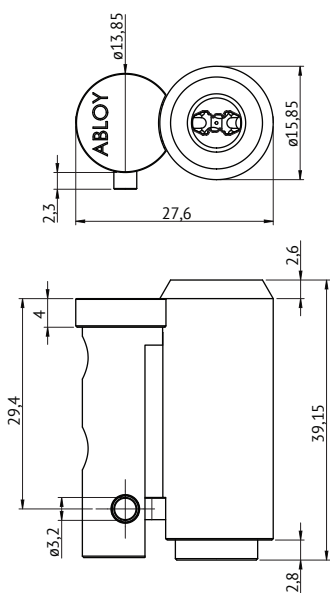

ABLOY® CY419

Schlage large format dimensions

Overview of Advantages

- Suitable for both outer and inner door use
- Several plating options

Technical data

Available key systems	ABLOY PROTEC, ABLOY PROTEC ²
Available plating options	Bright chrome (Cr), Satin chrome (HCr), Bright brass (MSKiLa), Satin brass (MSHaLa)
Cylinder length	39,15mm
Suitable for fire doors	Yes
UL listed product	Yes
Weight	0,09kg