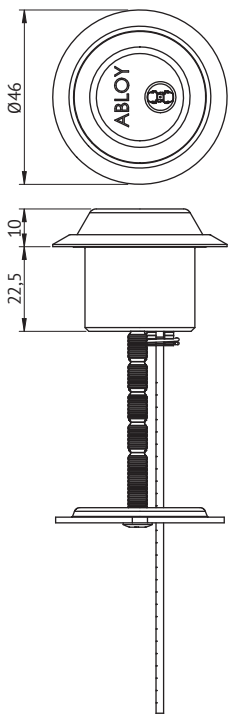

ABLOY® CY417

Round cylinder for rim locks

Overview of Advantages

- Suitable for both outer and inner door use
- Several plating options

Technical data

Available key systems	ABLOY PROTEC, ABLOY PROTEC ² , ABLOY NOVEL
Available plating options	Bright chrome (Cr), Satin chrome (HCr), Bright brass (MSKiLa), Satin brass (MSHaLa)
Cylinder length	35,5mm
Suitable for fire doors	Yes
Weight	0,27kg