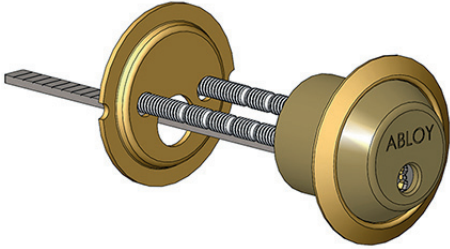

ABLOY® CY417

Round cylinder for rim locks

Overview of Advantages

- Suitable for both outer and inner door use
- Several plating options

Technical data

Available key systems	ABLOY PROTEC, ABLOY PROTEC ² , ABLOY NOVEL
Available plating options	Bright chrome (Cr), Satin chrome (HCr), Bright brass (MSKiLa), Satin brass (MSHaLa)
Cylinder length	35,5mm
Suitable for fire doors	Yes
Weight	0,27kg