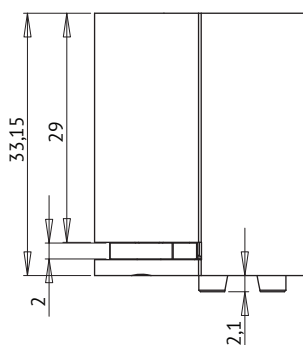

ABLOY® CY416 Interchangeable core cylinder

Overview of Advantages

- Suitable for both outer and inner door use

Technical data

Available key systems	ABLOY PROTEC, ABLOY PROTEC ²
Available plating options	Brushed chrome (CrHa)
Cylinder length	33,15mm
Suitable for fire doors	Yes
UL listed product	Yes
Weight	0,10kg