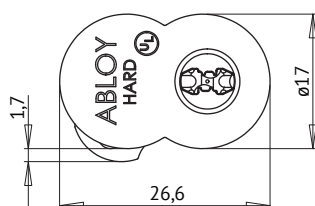

ABLOY® CY416 Interchangeable core cylinder

Overview of Advantages

- Suitable for both outer and inner door use

Technical data

Available key systems	ABLOY PROTEC, ABLOY PROTEC ²
Available plating options	Brushed chrome (CrHa)
Cylinder length	33,15mm
Suitable for fire doors	Yes
UL listed product	Yes
Weight	0,10kg