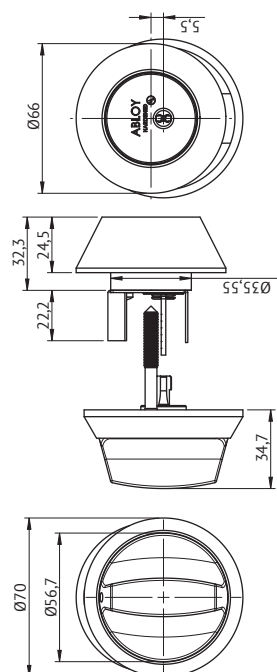

ABLOY® CY412

Cylinder with thumbturn for tubular deadbolts

Product description

Lock is operated by key from outside and by thumbturn inside the door.

Overview of Advantages

- Can be use with ANSI range applications
- Suitable for both outer and inner door use
- Several plating options

Technical data

Available key systems	ABLOY PROTEC, ABLOY PROTEC ² , ABLOY NOVEL
Available plating options	Bright chrome (Cr), Brushed chrome (CrHa), Bright brass (MSKiLa), Satin brass (MSHaLa)
Cylinder length	24,5mm
Length adjustable	60mm or 70mm
Suitable for fire doors	Yes
UL listed product	Yes
Weight	0,94kg