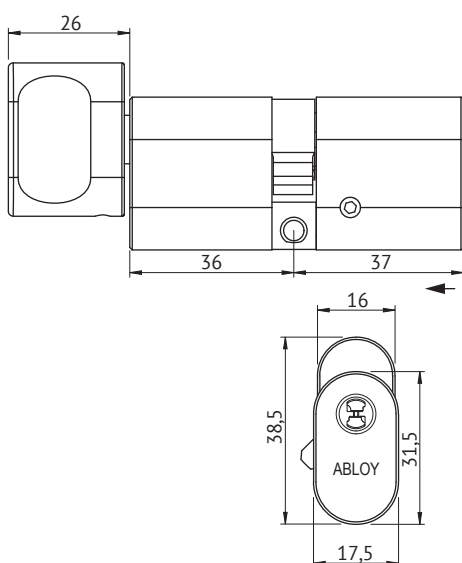

ABLOY® CY312

UK oval cylinder with thumbturn

Product description

Cylinder with thumbturn. Used with British type lock cases.

Lock is operated by key from outside.

Overview of Advantages

- Suitable for locking high security level buildings, such as apartment buildings, private houses, commercial and office buildings, public buildings, etc.
- Suitable for both outer and inner door use
- Adjustable length with extension system to match different door thicknesses
- Adjustable locked position of cam
- Several plating options

Technical data

Available key systems	ABLOY PROTEC, ABLOY PROTEC ² , ABLOY NOVEL
Available plating options	Bright chrome (Cr), Satin chrome (HCr), Brushed nickel (NiHa), Bright brass (MSKiLa), Satin brass (MSHaLa)
Cylinder length	PROTEC ² 31mm, NOVEL 33mm
Length adjustable	with 5mm steps 31–81mm, with 10mm steps 81–131mm
Weight	0.38kg