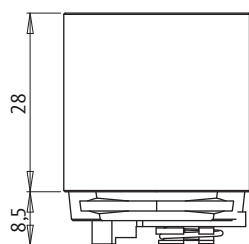

Technical data

Available key systems	ABLOY PROTEC, ABLOY PROTEC ² , ABLOY NOVEL
Available plating options	Bright chrome (Cr), Satin chrome (HCr), Brushed nickel (NiHa), Bright brass (MSKiLa), Satin brass (MSHaLa)
Cylinder size	29 x 28mm
Weight	0,18kg