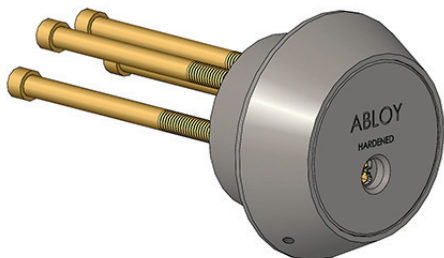

## ABLOY® CY203 Scandinavian round cylinder

### Product description

High durability cylinder rings against pulling, twisting and sawing.

### Overview of Advantages

- Can be use with wide range of scandinavian type mortice lock cases for standard doors
- Suitable for both outer and inner door use
- Several plating options

### Technical data

Available key systems	ABLOY PROTEC, ABLOY PROTEC <sup>2</sup> , ABLOY NOVEL
Available plating options	Bright chrome (Cr), Satin chrome (HCr), Brushed nickel (NiHa), Bright brass (MSKiLa), Satin brass (MSHaLa)
Cylinder ring diameter	56mm
Cylinder ring height	16mm
Weight	0,46kg