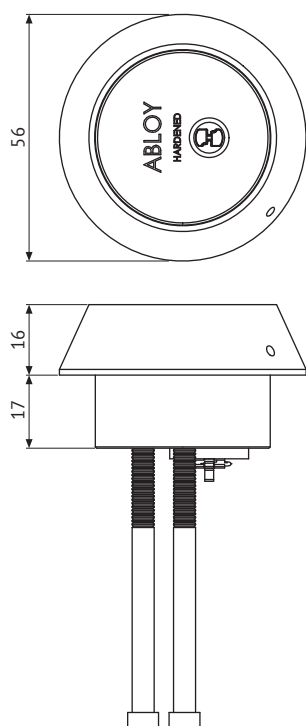

## ABLOY® CY203 Scandinavian round cylinder

### Product description

High durability cylinder rings against pulling, twisting and sawing.

### Technical data

Available key systems	ABLOY PROTEC, ABLOY PROTEC <sup>2</sup> , ABLOY NOVEL
Available plating options	Bright chrome (Cr), Satin chrome (HCr), Brushed nickel (NiHa), Bright brass (MSKiLa), Satin brass (MSHaLa)
Cylinder ring diameter	56mm
Cylinder ring height	16mm
Weight	0,46kg