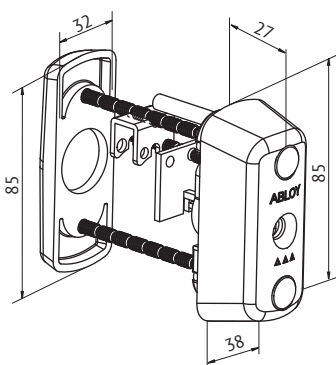

Technical data

Available key systems	ABLOY PROTEC, ABLOY PROTEC², ABLOY NOVEL, ABLOY SENTO, ABLOY CLASSIC
Available plating options	Bright chrome (Cr), Satin chrome (HCr), Bright brass (MSKiLa), Satin brass (MSHaLa), Brushed nickel (NiHa), Antimicrobial painted ACTIVE Val (white)/ Mus (black)/Har (gray)/Gra (graphite)
Cylinder shield dimensions	85 x 38mm, height 27mm
Blind plate dimensions	85 x 32mm
Suitable for fire doors	Yes
	Key related security 6, attack resistance D
Weight	0.58 kg
Possible door thicknesses:	42...111mm

This content is protected by Intellectual Property Rights Laws. The title to the content shall not pass to you, and instead shall remain with Abloy Oy or a third party holding the title. Abloy develops continuously the products and solutions offered. Therefore, the information contained in the document is subject to change without notice. ABLOY PROVIDES THIS CONTENT ON AN "AS IS" BASIS WITHOUT ANY WARRANTIES OF ANY KIND, EXPRESS, IMPLIED, OR STATUTORY."