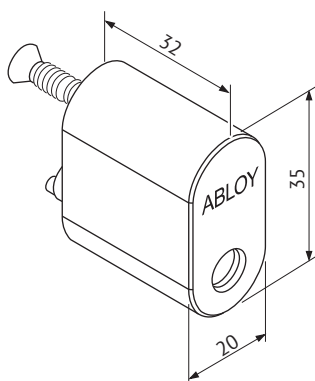

ABLOY® 5165

Cylinder for lockable balcony handle

Product description

Cylinder to be used with balcony handle.
The handle can be released and locked only with the key.

Technical data

Available key systems	ABLOY PROTEC, ABLOY PROTEC ² , ABLOY SENTO, ABLOY CLASSIC
Available plating options	Bright chrome (Cr), Satin chrome (HCr)
Cylinder dimensions	35 x 20mm x 22mm
Weight	0.2kg