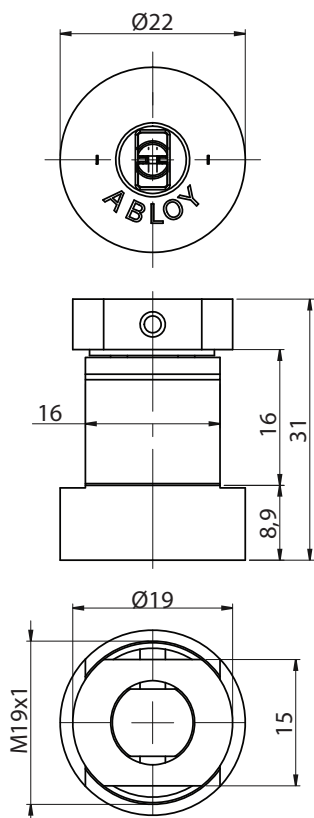

ABLOY® CL779 Cam lock

Technical data

Available key systems	ABLOY SENTRY
Body material	Brass
Available plating options	Bright chrome (Cr)
Handing	Right
Cam turn	90°
Key removal	Locked position
Weight	0,10 kg