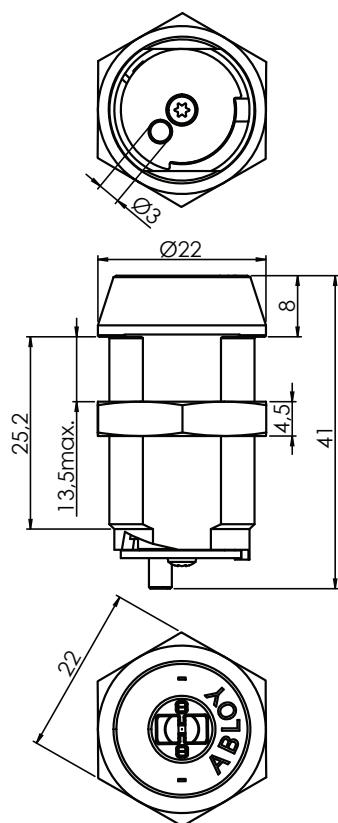

ABLOY® CL773 Cam lock

Technical data

Available key systems	ABLOY SENTRY
Body material	Brass
Available plating options	Bright chrome (Cr)
Handing	Right
Cam turn	90°
Key removal	Locked position
Weight	0,08 kg