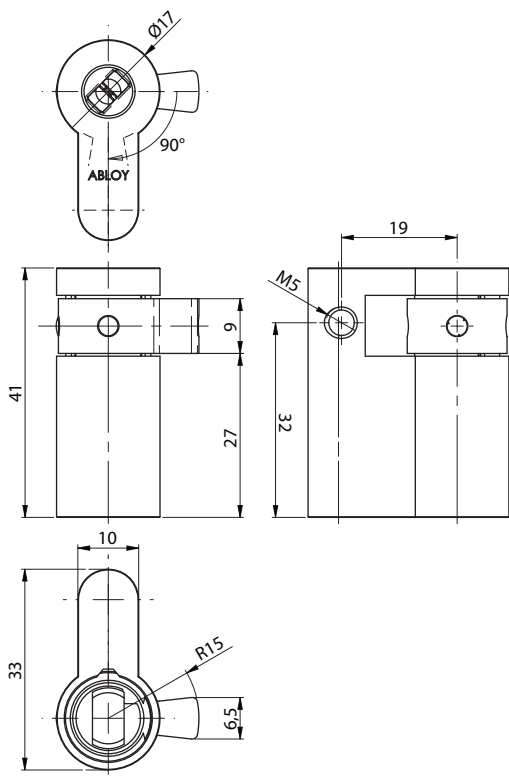

ABLOY® CL760 Cam lock

Technical data

Available key systems	ABLOY SENTRY
Body material	Brass
Available plating options	Bright chrome (Cr)
Handing	Right
Cam turn	90°
Key removal	Locked position
Weight	0,13 kg