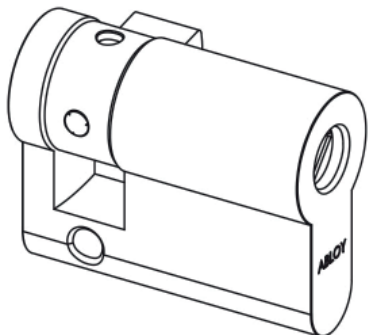

ABLOY® CL760 Cam lock

Technical data

Available key systems	ABLOY SENTRY
Body material	Brass
Available plating options	Bright chrome (Cr)
Handing	Right
Cam turn	90°
Key removal	Locked position
Weight	0,13 kg