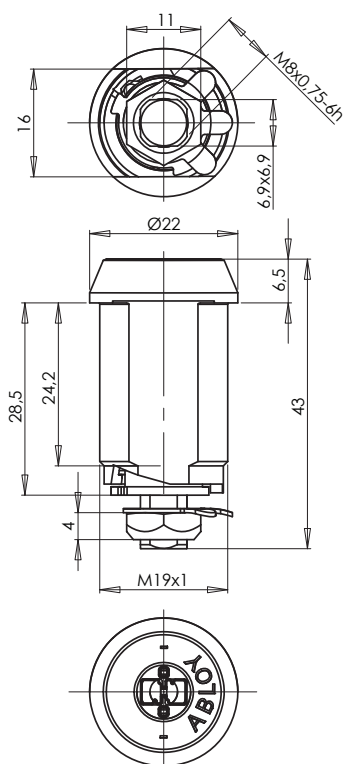

ABLOY® CL757 Cam lock

Technical data

Available key systems	ABLOY SENTRY
Body material	Brass
Available plating options	Bright chrome (Cr), Satin chrome (HCr)
Handing	Right / Left
Cam turn	90° / 180°
Key removal	Locked position
Weight	0,10 kg