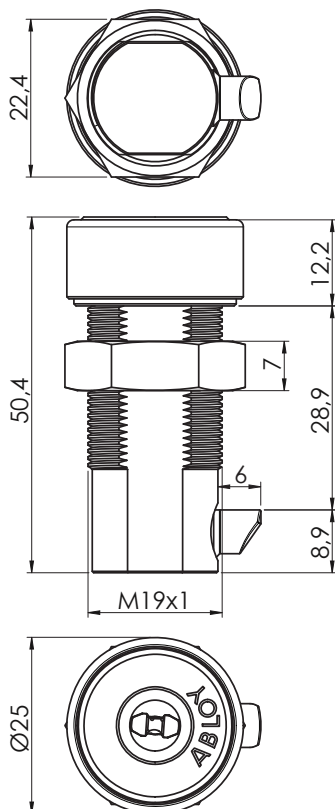

## ABLOY® CL755 Cam lock

### Technical data

Available key systems	ABLOY PROTEC <sup>2</sup>
Body material	Steel
Available plating options	Bright chrome (Cr)
Handing	Right
Key removal	Locked position
Weight	0,12 kg

This content is protected by Intellectual Property Rights Laws. The title to the content shall not pass to you, and instead shall remain with Abloy Oy or a third party holding the title. Abloy develops continuously the products and solutions offered. Therefore, the information contained in the document is subject to change without notice. ABLOY PROVIDES THIS CONTENT ON AN "AS IS" BASIS WITHOUT ANY WARRANTIES OF ANY KIND, EXPRESS, IMPLIED, OR STATUTORY."