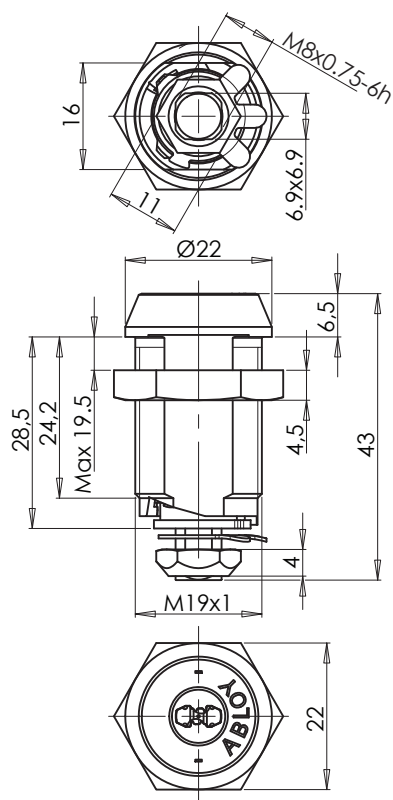

ABLOY® CL753 Cam lock

Technical data

Available key systems	ABLOY PROTEC
Body material	Brass
Available plating options	Bright chrome (Cr)
Handing	Right / Left
Cam turn	90° / 180°
Key removal	Open and locked position
Weight	0,10 kg