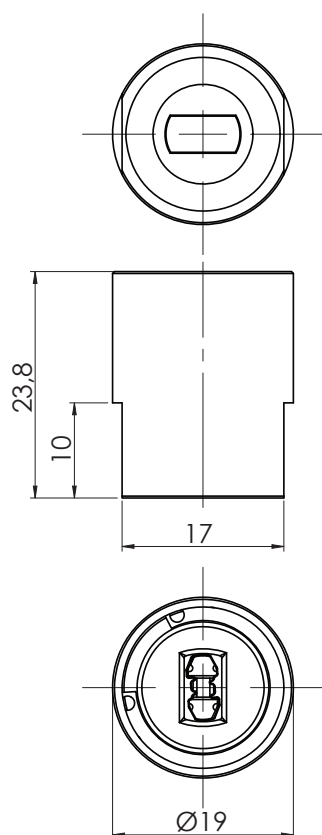

## ABLOY® CL745 Cam lock

### Technical data

Available key systems	ABLOY PROTEC, ABLOY PROTEC <sup>2</sup>
Body material	Brass
Available plating options	Bright chrome (Cr)
Handing	Right / Left
Cam turn	Depends the application
Key removal	Locked position
Weight	0,85 kg