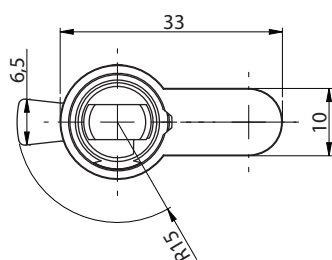

ABLOY® CL744 DIN lock

Technical data

Available key systems	ABLOY SENTRY
Body material	Brass
Available plating options	Bright chrome (Cr)
Handing	Right / Left
Cam turn	90°
Key removal	Locked position
Weight	0,13 kg