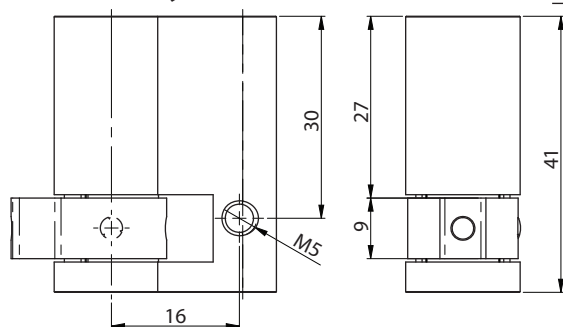

ABLOY® CL744 DIN lock

Technical data

Available key systems	ABLOY SENTRY
Body material	Brass
Available plating options	Bright chrome (Cr)
Handing	Right / Left
Cam turn	90°
Key removal	Locked position
Weight	0,13 kg