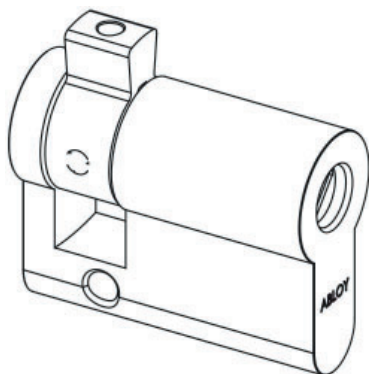

ABLOY® CL744 DIN lock

Technical data

Available key systems	ABLOY SENTRY
Body material	Brass
Available plating options	Bright chrome (Cr)
Handing	Right / Left
Cam turn	90°
Key removal	Locked position
Weight	0,13 kg