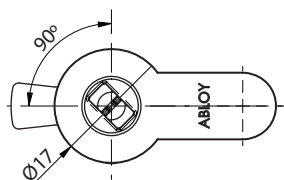

ABLOY® CL744 DIN lock

Technical data

Available key systems	ABLOY SENTRY
Body material	Brass
Available plating options	Bright chrome (Cr)
Handing	Right / Left
Cam turn	90°
Key removal	Locked position
Weight	0,13 kg