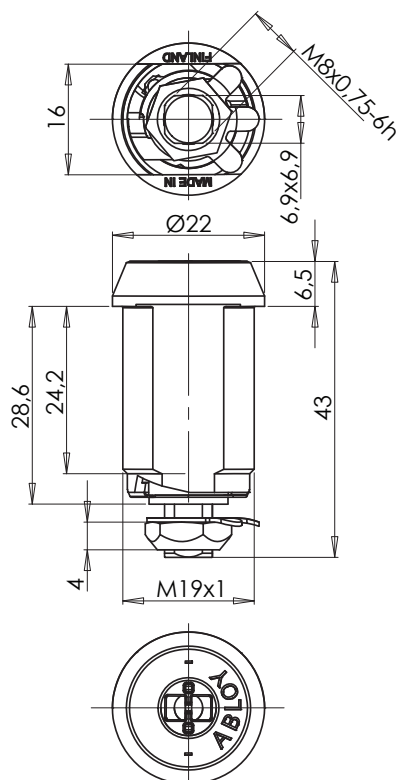

ABLOY® CL733 Cam lock

Technical data

Available key systems	ABLOY SENTRY, ABLOY PROTEC ²
Body material	Brass
Available plating options	Bright chrome (Cr), Satin chrome (HCr)
Handing	Right
Cam turn	90° / 180°
Key removal	Locked position
Weight	0,10 kg