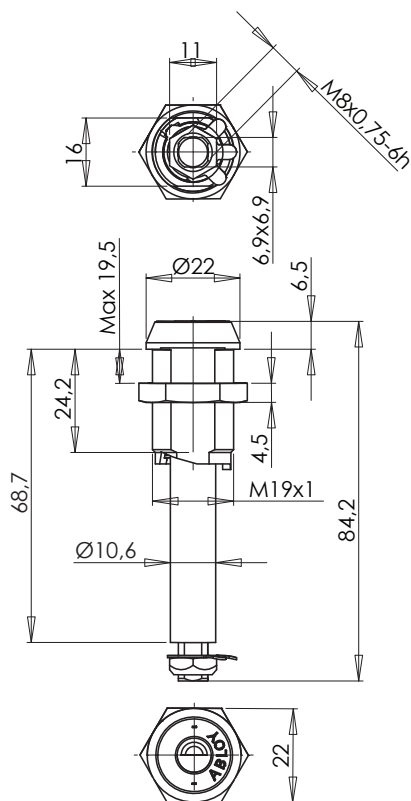

## ABLOY® CL731 Cam lock

### Technical data

Available key systems	ABLOY CLASSIC
Body material	Brass
Available plating options	Bright chrome (Cr)
Handing	Right / Left
Cam turn	90°
Key removal	Locked position
Weight	0,15 kg

This content is protected by Intellectual Property Rights Laws. The title to the content shall not pass to you, and instead shall remain with Abloy Oy or a third party holding the title. Abloy develops continuously the products and solutions offered. Therefore, the information contained in the document is subject to change without notice. ABLOY PROVIDES THIS CONTENT ON AN "AS IS" BASIS WITHOUT ANY WARRANTIES OF ANY KIND, EXPRESS, IMPLIED, OR STATUTORY."