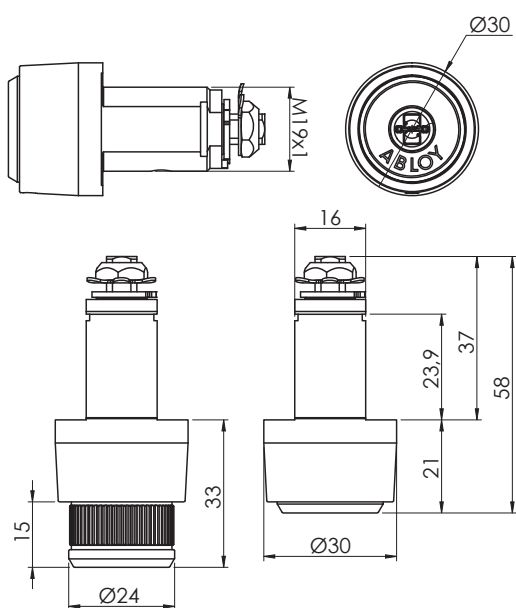

ABLOY® CL729 Cam lock

Technical data

Available key systems	ABLOY SENTRY
Body material	Brass
Available plating options	Satin chrome (HCr)
Handing	Right
Cam turn	90°
Key removal	Open and locked position
Weight	0,17 kg