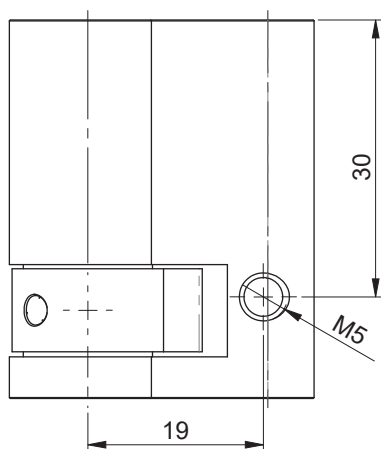

ABLOY® CL717 Cam lock

Technical data

Available key systems	ABLOY PROTEC
Body material	Brass
Available plating options	Bright chrome (Cr)
Handing	Right
Cam turn	45°
Key removal	Locked position
Weight	0,11 kg