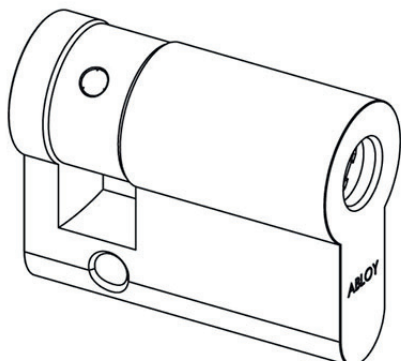

ABLOY® CL717 Cam lock

Technical data

Available key systems	ABLOY PROTEC
Body material	Brass
Available plating options	Bright chrome (Cr)
Handing	Right
Cam turn	45°
Key removal	Locked position
Weight	0,11 kg