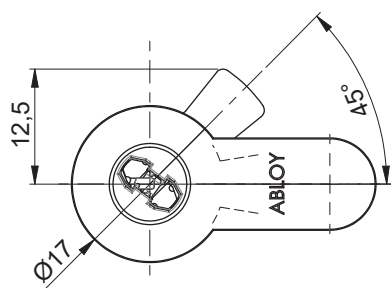

ABLOY® CL717 Cam lock

Technical data

Available key systems	ABLOY PROTEC
Body material	Brass
Available plating options	Bright chrome (Cr)
Handing	Right
Cam turn	45°
Key removal	Locked position
Weight	0,11 kg