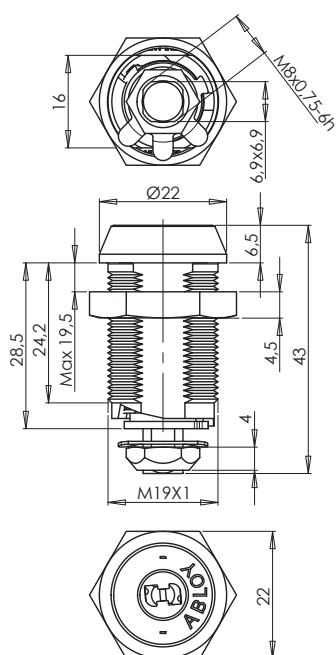

ABLOY® CL714 Cam lock

Technical data

Available key systems	ABLOY SENTRY
Body material	Brass
Available plating options	Bright chrome (Cr)
Handing	Right / Left
Cam turn	90° / 180°
Key removal	In locked position only
Weight	0,09 kg
Maximum door thicknesses:	19,5 mm