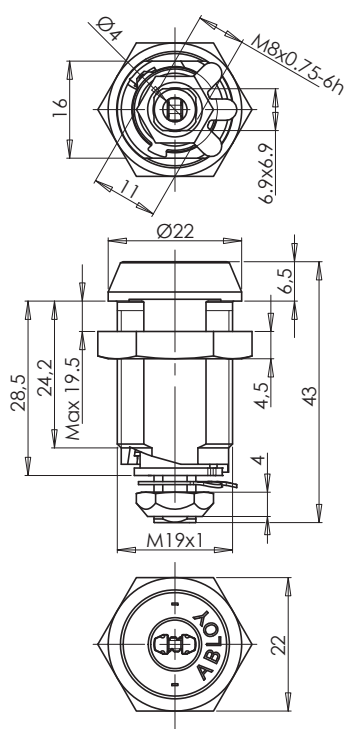

## ABLOY® CL709 Cam lock

### Technical data

Available key systems	ABLOY PROTEC
Body material	Brass
Available plating options	Bright chrome (Cr)
Handing	Right / Left
Cam turn	90° / 180°
Key removal	Locked position
Weight	0,07 kg
Maximum door thicknesses:	19,5 mm