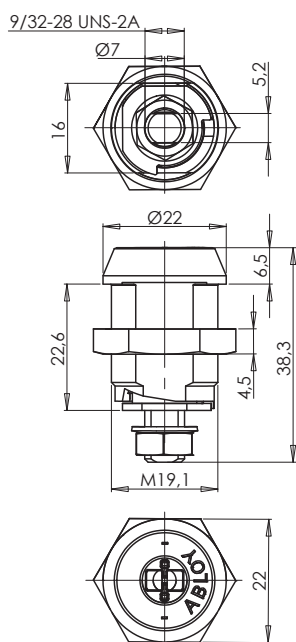

## ABLOY® CL703 Cam lock

### Technical data

Available key systems	ABLOY SENTRY
Body material	Brass
Available plating options	Bright chrome (Cr)
Handing	Right / Left
Cam turn	90°
Key removal	Locked position
Weight	0,06 kg
Maximum door thicknesses:	13 mm