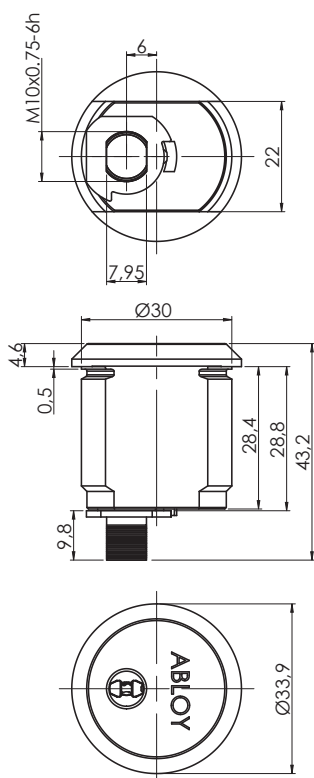

## ABLOY® CL693 Cam lock

### Technical data

Available key systems	ABLOY PROTEC <sup>2</sup>
Body material	Brass
Available plating options	Bright chrome (Cr)
Handing	Right / Left
Cam turn	90°
Key removal	Locked position
Weight	0,16 kg