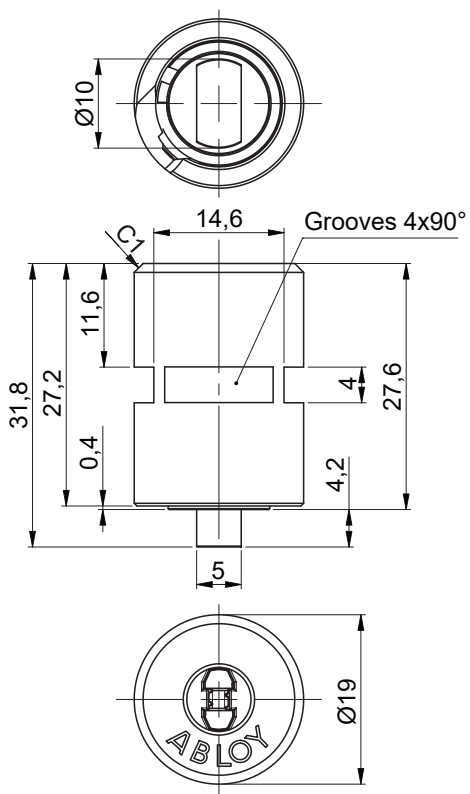

ABLOY® CL684 Cam lock

Technical data

Available key systems	ABLOY PROTEC
Body material	Brass
Available plating options	Bright chrome (Cr)
Handing	Right
Key removal	Locked position
Weight	0,05 kg

This content is protected by Intellectual Property Rights Laws. The title to the content shall not pass to you, and instead shall remain with Abloy Oy or a third party holding the title. Abloy develops continuously the products and solutions offered. Therefore, the information contained in the document is subject to change without notice. ABLOY PROVIDES THIS CONTENT ON AN "AS IS" BASIS WITHOUT ANY WARRANTIES OF ANY KIND, EXPRESS, IMPLIED, OR STATUTORY."