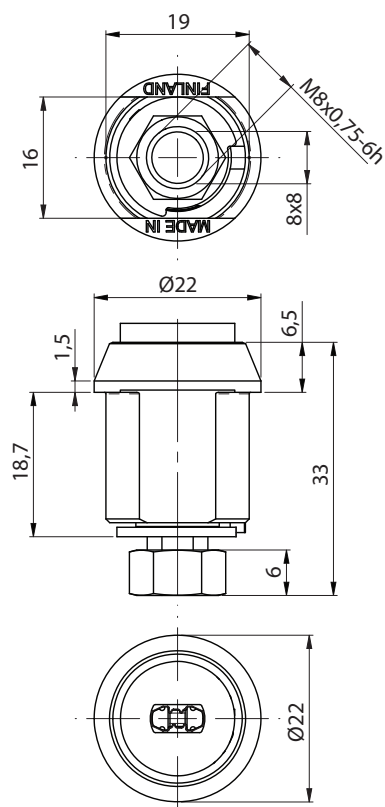

## ABLOY® CL641 Cam lock

### Technical data

Available key systems	ABLOY PROTEC
Body material	Brass
Available plating options	Bright chrome (Cr)
Handing	Right / Left
Cam turn	90°
Key removal	Locked position
Weight	0,65 kg

This content is protected by Intellectual Property Rights Laws. The title to the content shall not pass to you, and instead shall remain with Abloy Oy or a third party holding the title. Abloy develops continuously the products and solutions offered. Therefore, the information contained in the document is subject to change without notice. ABLOY PROVIDES THIS CONTENT ON AN "AS IS" BASIS WITHOUT ANY WARRANTIES OF ANY KIND, EXPRESS, IMPLIED, OR STATUTORY."