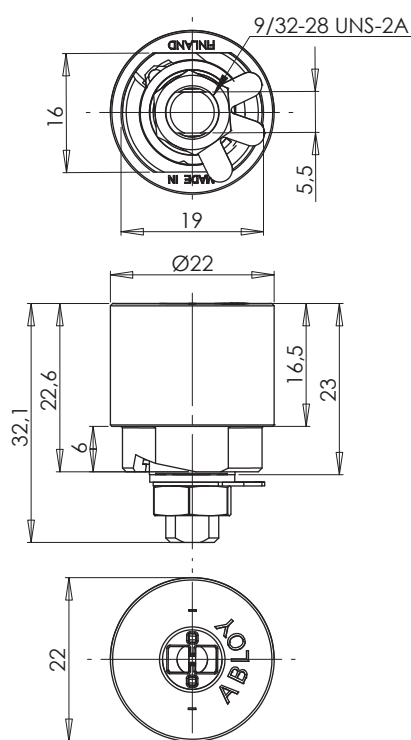

ABLOY® CL623 Cam lock

Technical data

Available key systems	ABLOY SENTRY
Body material	Brass
Available plating options	No plating
Handing	Right / Left
Cam turn	Depending application
Key removal	Locked position
Weight	0,6 kg