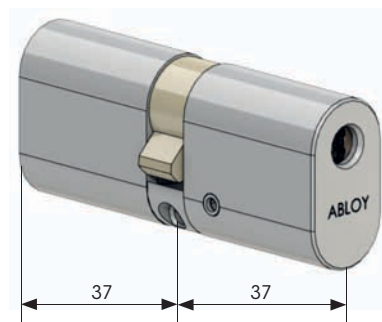

## UK OVAL DOOR CYLINDERS.

CY310T SINGLE CYLINDER

CY311T DOUBLE CYLINDER

CY312T  
CYLINDER WITH THUMBTURN

### CONSTRUCTION

Cylinder housing	Brass
Cylinder plug	Brass
Thumbturn (in CY312T)	Zink
Discs and washers	Tin bronze
Number of discs	11

Cylinders can be extended in 5 mm increments.