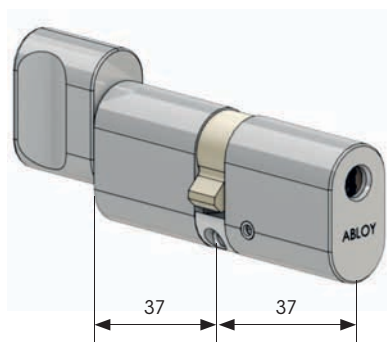

## UK OVAL DOOR CYLINDERS.

CY310T SINGLE CYLINDER

CY311T DOUBLE CYLINDER

CY312T  
CYLINDER WITH THUMBTURN

### CONSTRUCTION

Cylinder housing	Brass
Cylinder plug	Brass
Thumbturn (in CY312T)	Zink
Discs and washers	Tin bronze
Number of discs	11

Cylinders can be extended in 5 mm increments.