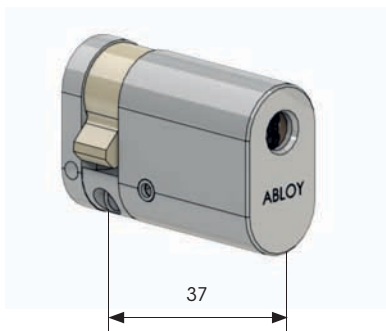

## UK OVAL DOOR CYLINDERS.

CY310T SINGLE CYLINDER

CY311T DOUBLE CYLINDER

CY312T  
CYLINDER WITH THUMBTURN

### CONSTRUCTION

Cylinder housing	Brass
Cylinder plug	Brass
Thumbturn (in CY312T)	Zink
Discs and washers	Tin bronze
Number of discs	11

Cylinders can be extended in 5 mm increments.