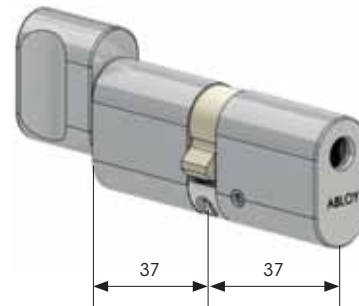

ABLOY[®] NOVEL

UK OVAL DOOR CYLINDERS

CONSTRUCTION

Cylinder housing	Brass
Cylinder plug	Brass
Thumbturn (in CY312T)	Zink
Discs and washers	Tin bronze
Number of discs	11

Cylinders can be extended in 5 mm increments.

FINISHES AVAILABLE

Bright Chrome

Satin Chrome

UK OVAL DOOR CYLINDERS

CY310U SINGLE CYLINDER

CY311U DOUBLE CYLINDER

CY312U CYLINDER WITH THUMBTURN

www.abloy.com