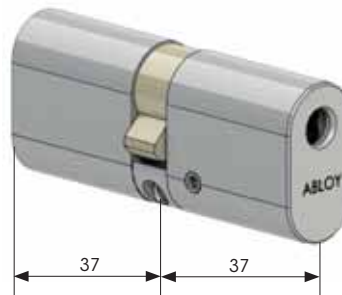

ABLOY[®] NOVEL

UK OVAL DOOR CYLINDERS

CONSTRUCTION

Cylinder housing	Brass
Cylinder plug	Brass
Thumbturn (in CY312T)	Zink
Discs and washers	Tin bronze
Number of discs	11

Cylinders can be extended in 5 mm increments.

FINISHES AVAILABLE

Bright Chrome

Satin Chrome

UK OVAL DOOR CYLINDERS

CY310U SINGLE CYLINDER

CY311U DOUBLE CYLINDER

CY312U CYLINDER WITH THUMBTURN

www.abloy.com